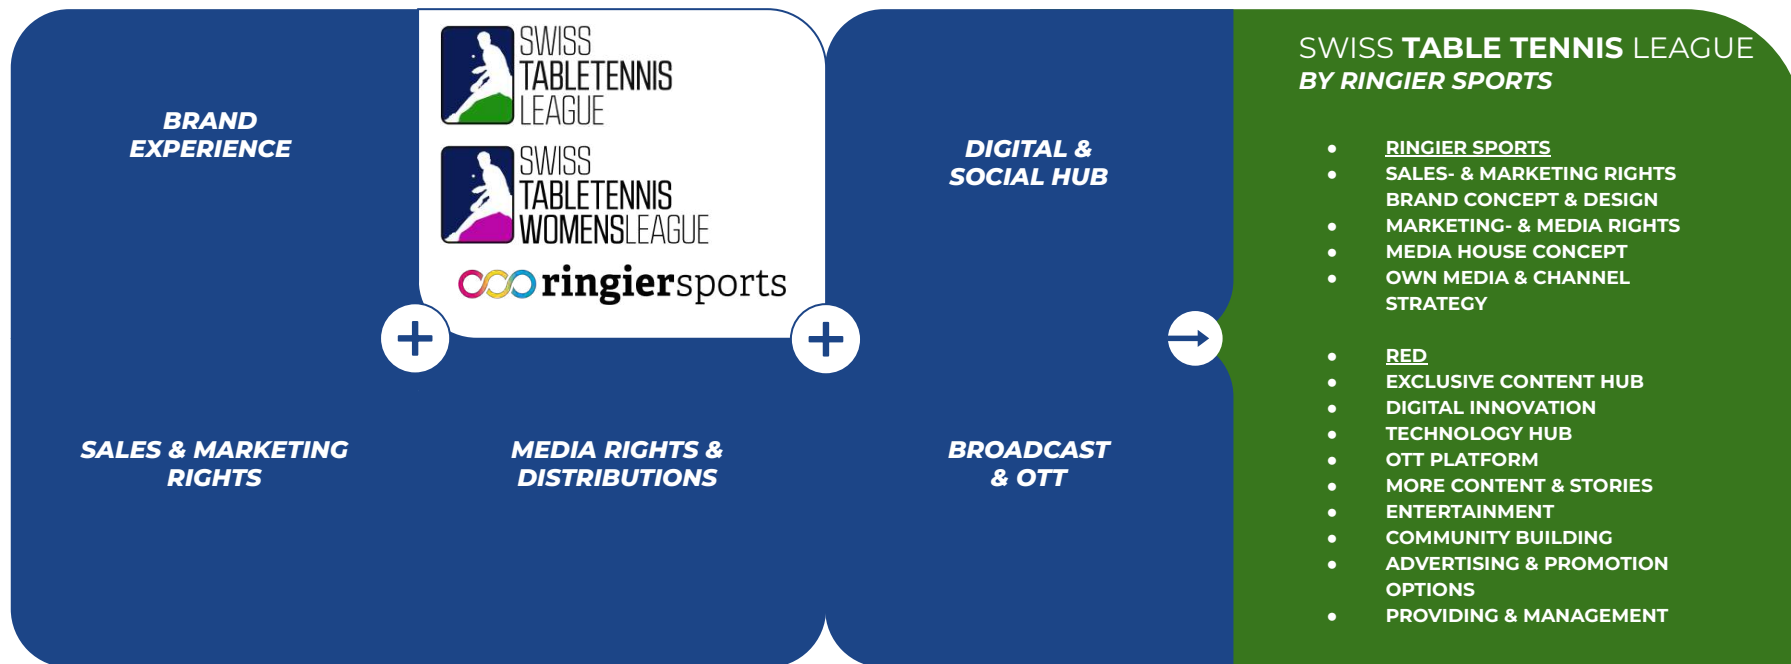

SWISS TABLE TENNIS LEAGUE.

REPOSITIONING