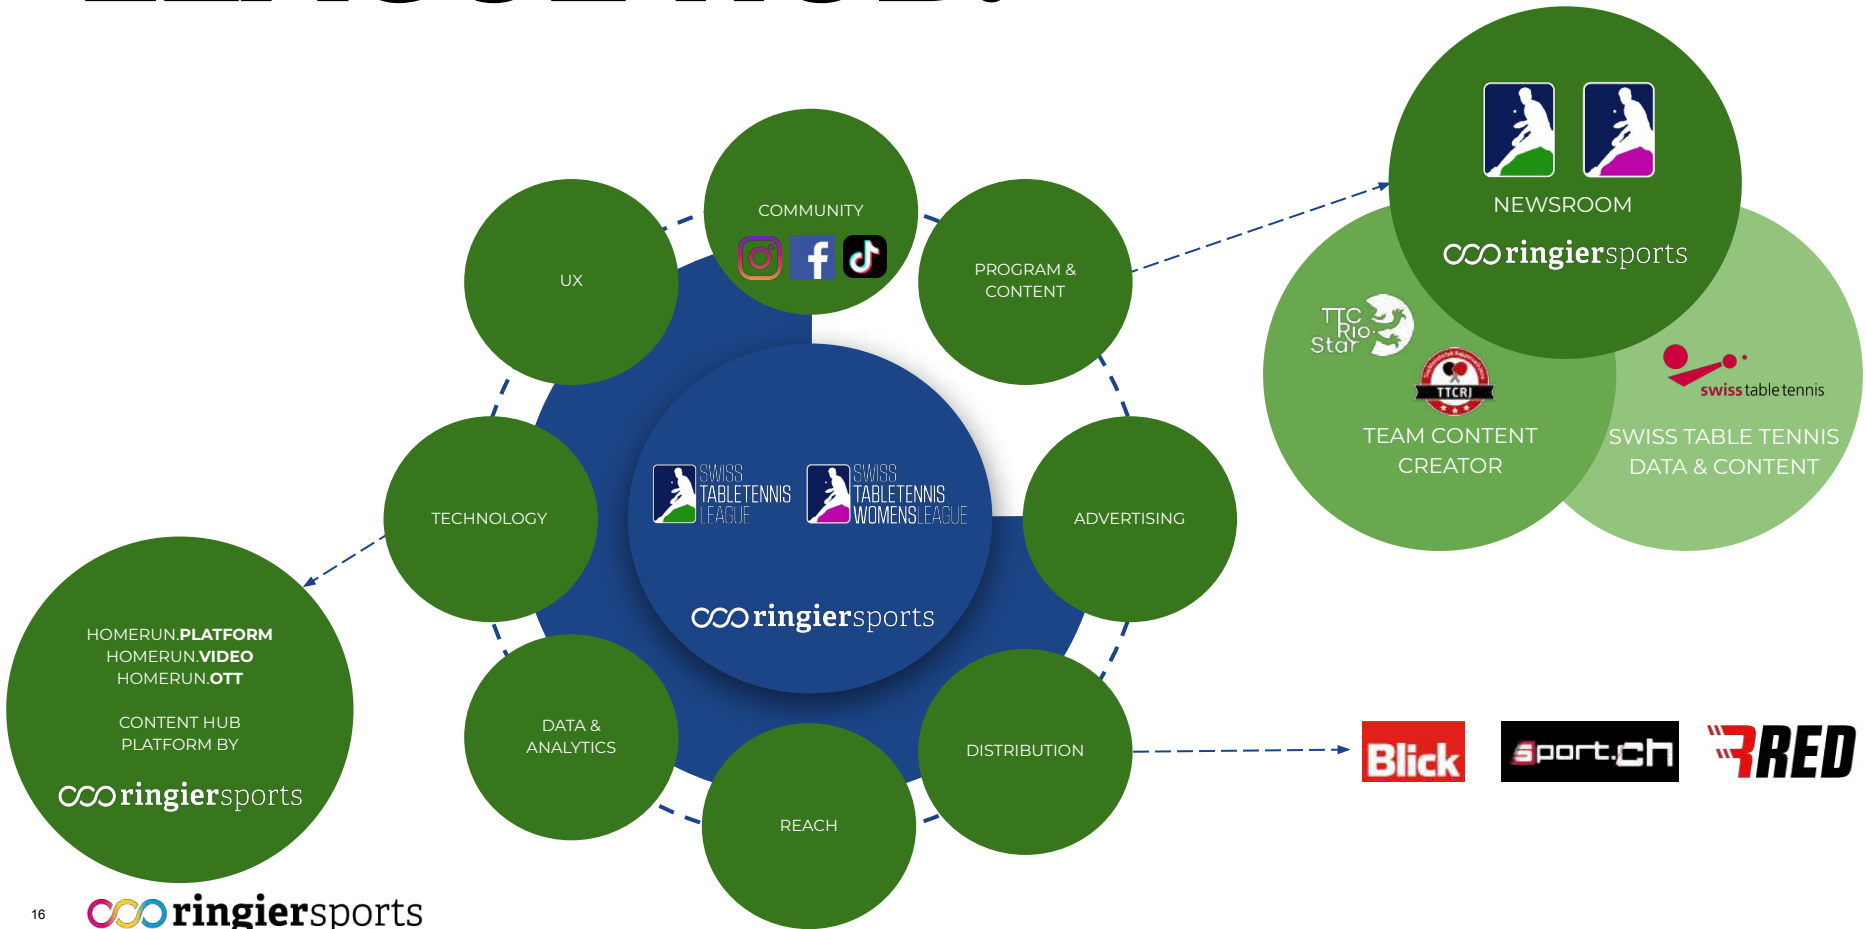

DISPLAY AD SPACES\*

VIDEO AD SLOTS (PRE/MID/POST-ROLL)

NATIVE AD SPACES\*

NEWSLETTER\*

SOCIAL AD POSTS (NATIVE)\*

*\*TEAM SITES & TEAM SOCIAL MEDIA CHANNELS (MEN'S &  
WOMEN'S). A MIN. OF 50% OF THE POTENTIAL*

**DIGITAL HUB CONCEPT**  
SWISS TABLE TENNIS LEAGUE

# INFRASTRUCTURE.

ZENTRALER CONTENT-PRODUKTIONSWORKFLOW