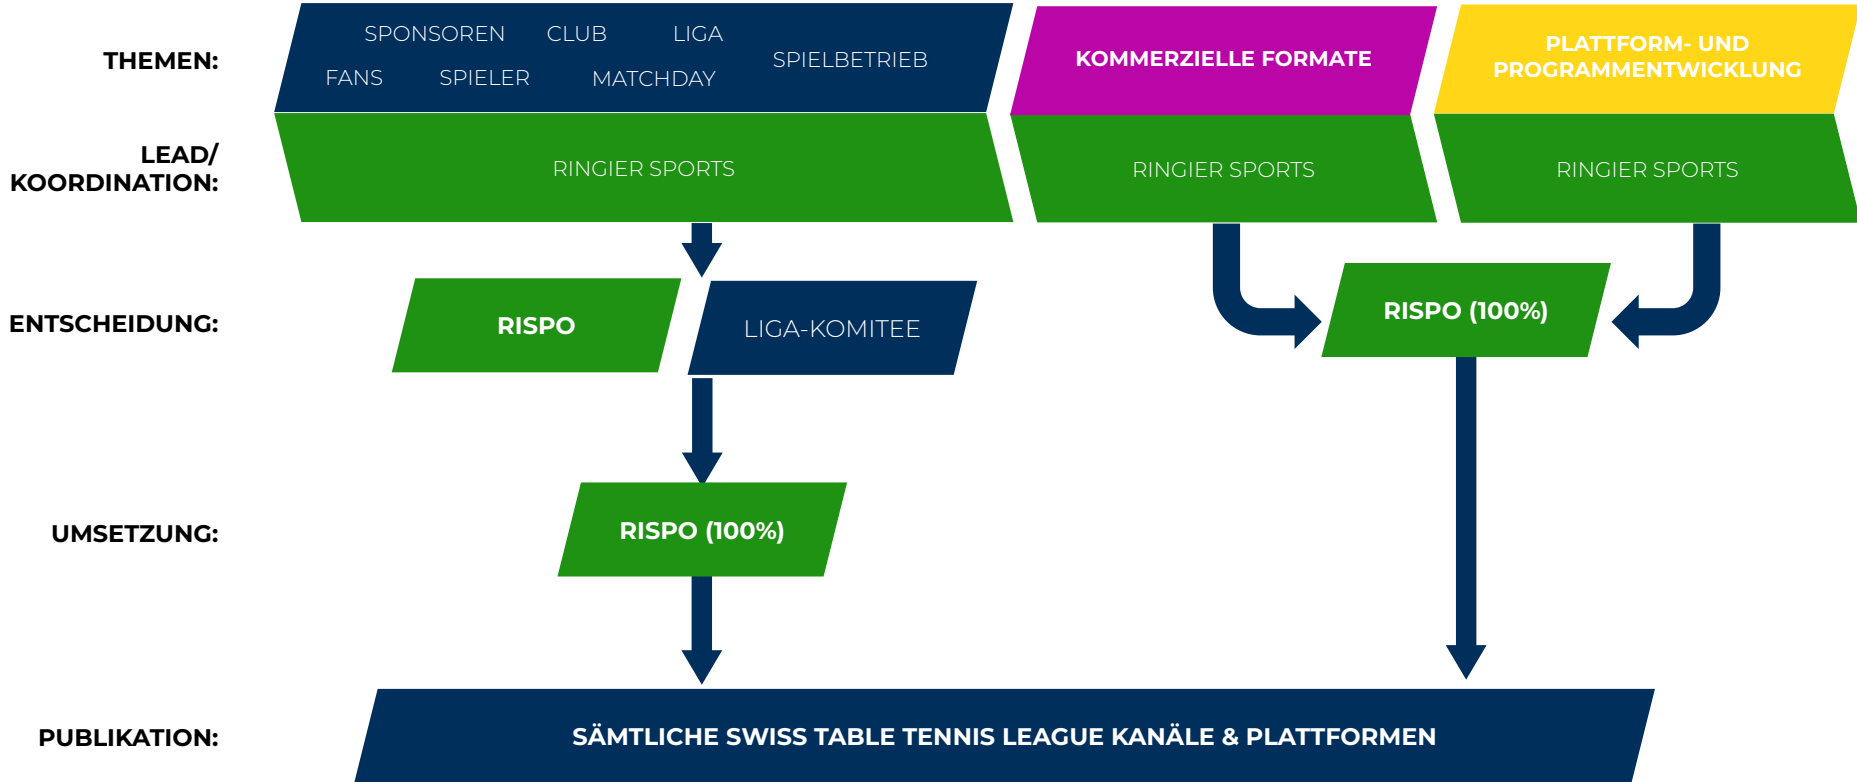

ORGANIZATION.