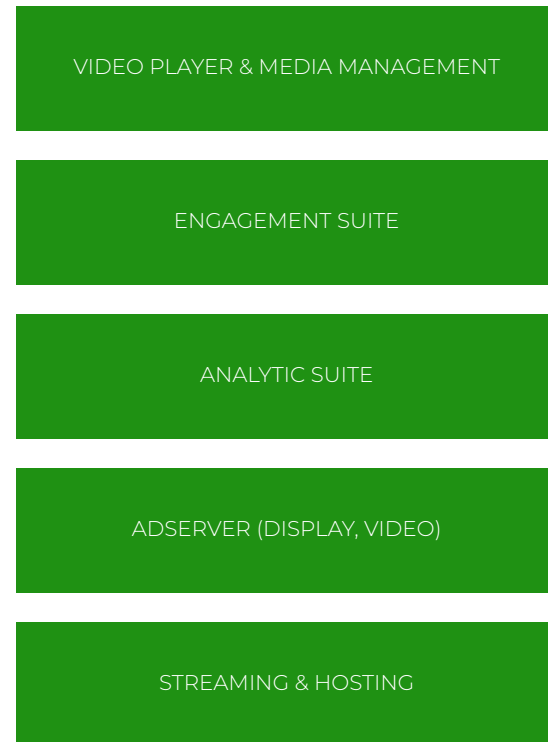

INFRASTRUCTURE.

ZENTRALER CONTENT-PRODUKTIONSWORKFLOW