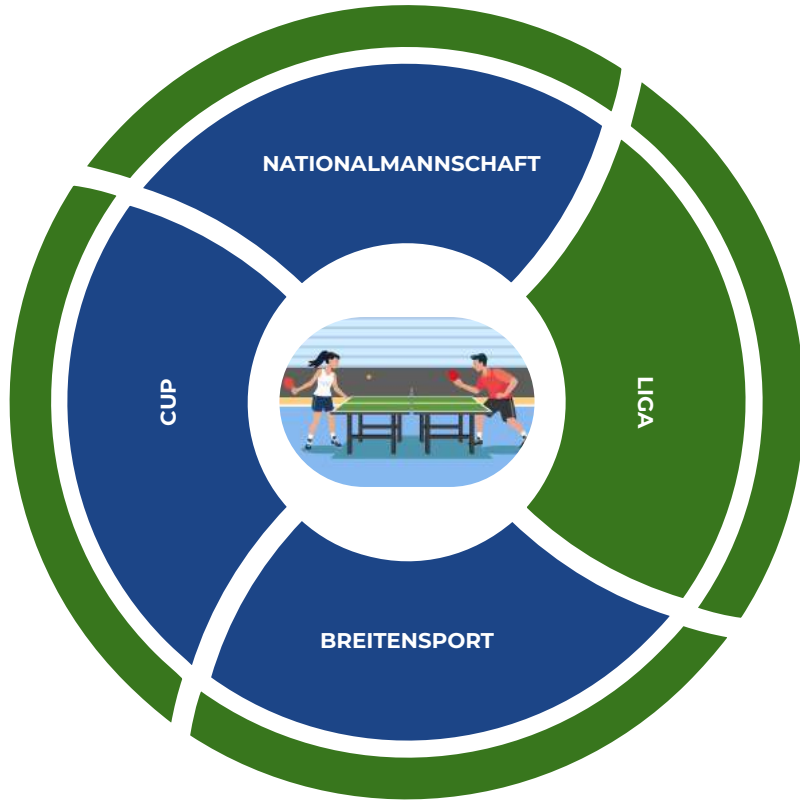

ringiersports X

SWISS  
TABLETENNIS  
LEAGUE

SWISS  
TABLETENNIS  
WOMENSLEAGUE

SWISS TABLE TENNIS LEAGUE

X

**RINGIER SPORTS**  
PROJECT "SIDESPIN"

ZÜRICH, MÄRZ 2023

# SWISS TABLE TENNIS. REPOSITIONING